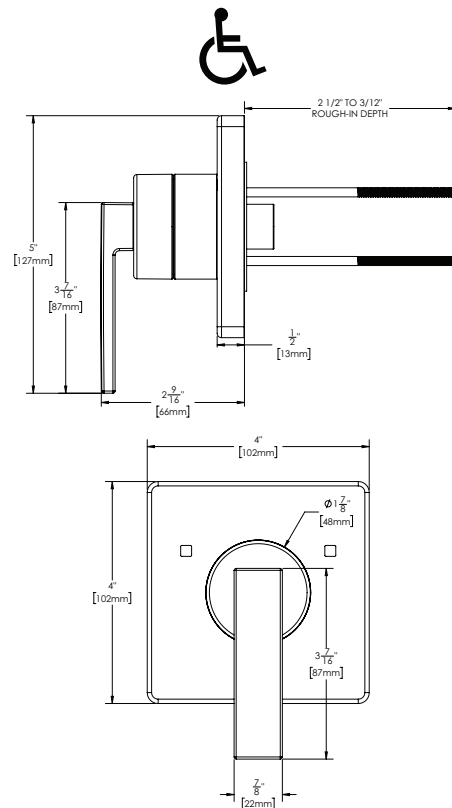

Lura® Transfer Valve

FEATURES:

- Transfers between 2 functions
- 120° handle rotation
- Metal lever handle
- Metal trim plate
- Includes mounting plate and hardware

VALVE OPTIONS:

- CPV-TV: Two-way transfer valve

STOCK FINISHES:

PC MB BBZ

SPECIALTY FINISHES:

BN ORB PN

STANDARDS:

- ADA compliant

WARRANTY:

Visit www.speakman.com for full product warranty information

- 5 Year Limited Warranty (commercial)
- 5 Year Lifetime Warranty (residential)

All dimensions are in inches (millimeters) unless otherwise specified and are subject to change without notice.

Architect/Engineer Approval Space:

P: 800-537-2107
F: 800-977-2747
W: WWW.SPEAKMAN.COM
R: 04-MAY 2022